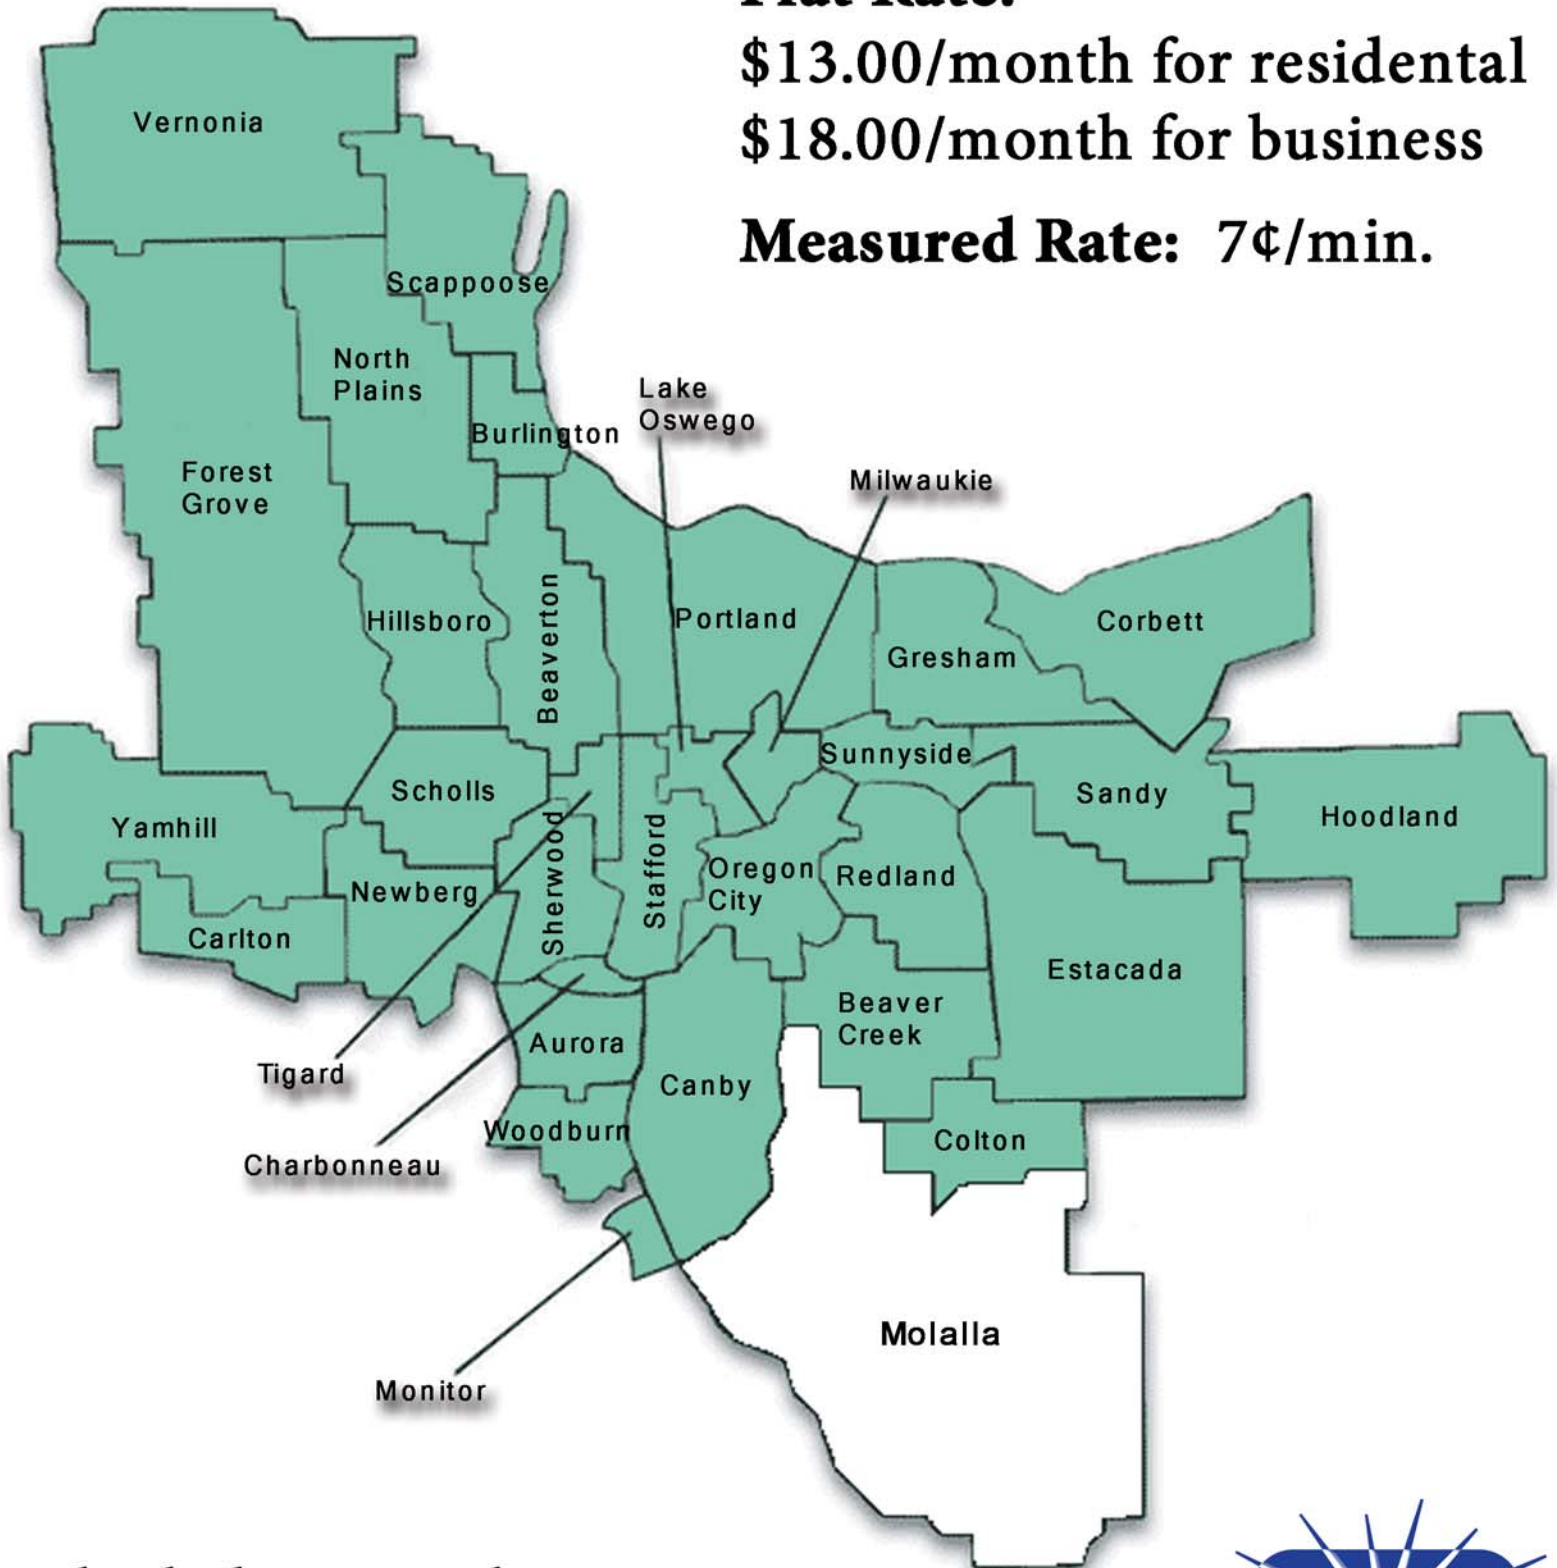

## Flat Rate:

\$13.00/month for residential

\$18.00/month for business

**Measured Rate: 7¢/min.**

Shaded area is the EAS area

White is 829- and 759- prefixes

Outside EAS area is Long Distance